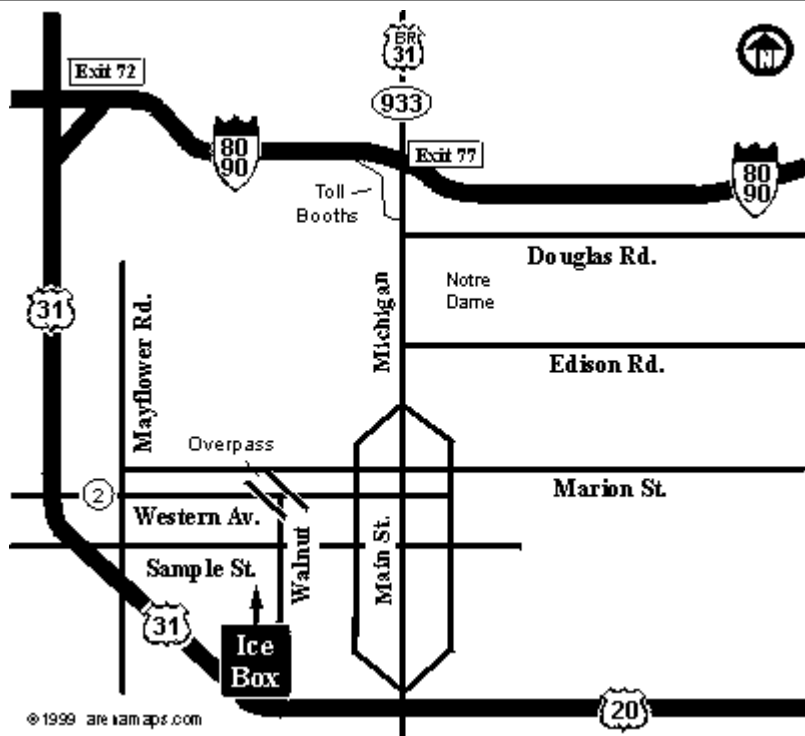

### Driving Directions:

#### From I-80/I-90 (Indiana Turnpike)

**Eastbound:** East on I-80/I-90 to US-31 South (South Bend) Exit 72 (after toll booth, follow US-31 South--to South Bend sign). South on US-31 3.5 miles to South Bend (Rt-2 East) exit. Rt-2 turns into Western Ave. Sign only says South Bend. East on Western Ave 3.5 miles to Walnut St. (This is at the overpass-no street sign at time of these directions.) South (right) on Walnut 3/4 mile to Ice Box Skating Rink. Arena is on the West (right) side of the road.

#### From I-80/I-90 (Indiana Turnpike)

**Westbound:** West on I-80/I-90 to South Bend/Notre Dame exit 77 (Rt-933/BR US-31). Toll road exit goes to Rt-933/BR US-31. South (right) on Rt-933/BR US-31 (Michigan St.) to fork to right to Main St. (sign says to US-31/Rt-933 South. Main St. to Sample St. (Note: It is 3 miles from when you turn off of the toll road exit road onto Michigan until Western Ave.). West (right) on Sample. 1 mile to Walnut St. South (left) on Walnut 1/4 mile to Ice Box Skating Rink. Arena is on the West (right) side of the road.

*Source: [www.arenamaps.com](http://www.arenamaps.com)*