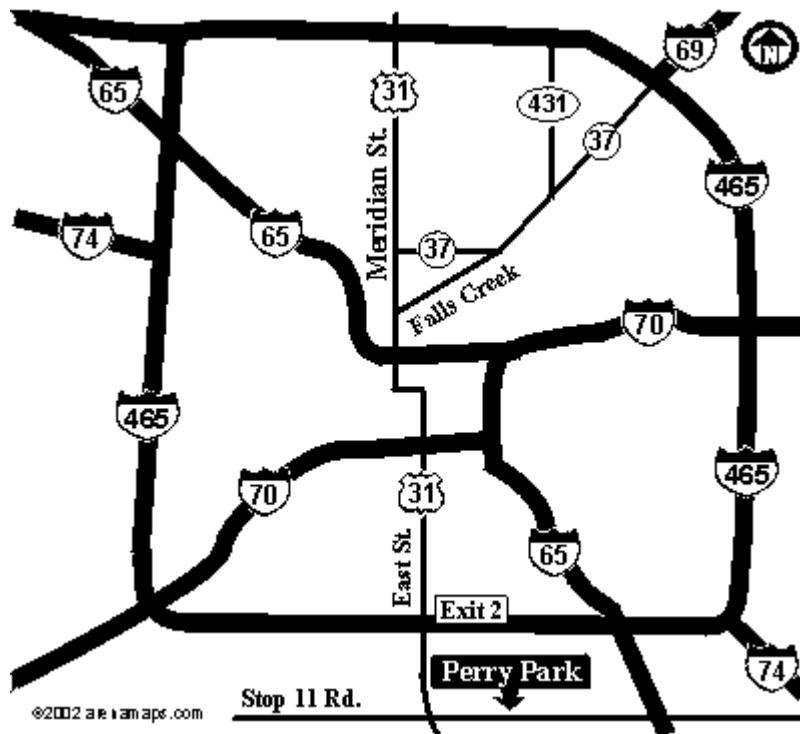

Driving Directions:

I-465 to US-31 South (exit 2). South on US-31 (which becomes Meridian). Turn right at Stop 11 Rd. (Perry Park Middle School is on the right hand side of this intersection). Go west on Stop 11 Rd. 1/2 mile to Perry Park Ice Rink. Arena will be on the left side of the road. Parking is along side of ice rink.

Source: www.arenamaps.com