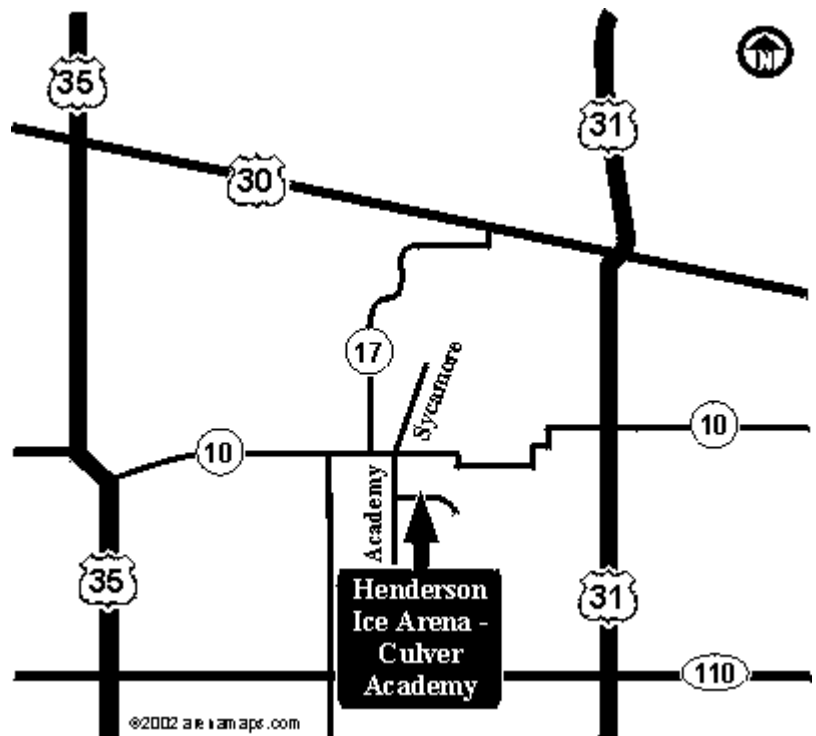

### Driving Directions:

**From Chicago:** I-65 south to US-30. East on US-30 to Plymouth, IN exit (Rt. 17). Route 17 south approx. 13 mile to Rt. 10 (note that Rt. 17 will go west for a few miles and then turns south again). East on Rt. 10 approx. 1/2 mile to Academy Rd. South on Academy approx. 1/4 mile. Arena is first drive on left.

**From South Bend:** South on US-31 to Rt-10 (this is about 38 miles south from I-80/I-90). West on Rt-10 approx. 8.5 mile to Academy Rd. Go one road beyond the main entrance (with sign) to Academy Rd. South (left) on Academy approx. 1/4 mile. Arena is first drive on left.

**From Indianapolis Area:** North on US-31 to Rt. 110. West on Rt. 10 approx. 8 mile to Culver Academy Campus. Go one road beyond the main entrance (with sign) to Academy Rd. South on Academy approx. 1/4 mile. Arena is first drive on left.