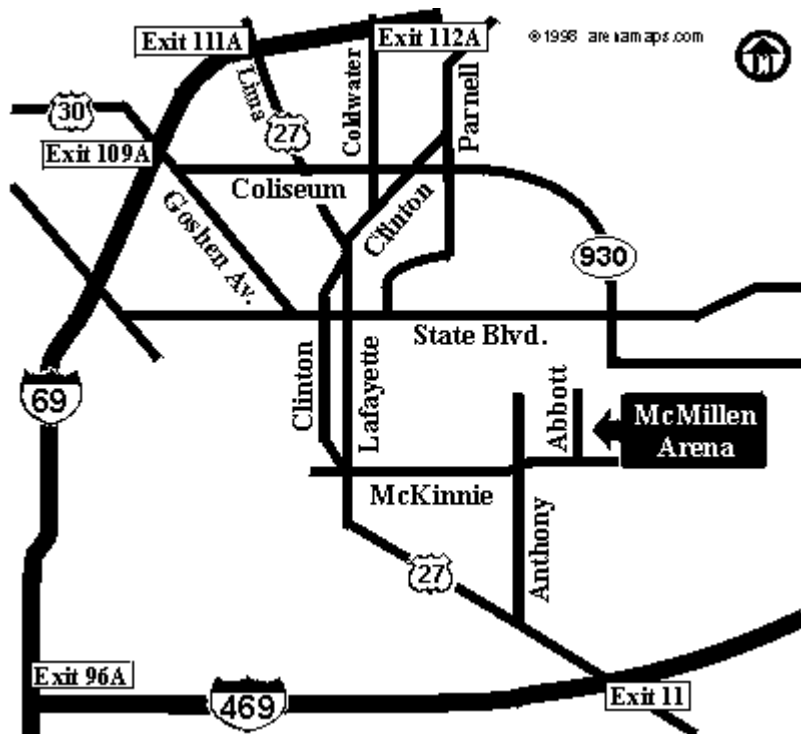

### Driving Directions:

**From I-69 Southbound:** I-69 to I-465 West exit 0. West on I-465 to Keystone Ave./Rt-431. North on Keystone 2.7 miles to Carmel Dr. West (left) on Carmel 1.4 miles to 3rd Ave. SW. North (right) on 3rd 1/8 mile to Carmel Ice Skadium. Arena is on the west (left) side of the road.

**From I-65 Southbound:** I-65 to I-465 East. East on I-465 to Meridian St. exit 31. North on Meridian 2.6 miles to Carmel Dr. West (right) on Carmel 1.6 mile to 3rd Ave. SW. North (left) on 3rd 1/8 mile to Carmel Ice Skadium. Arena is on the west (left) side of the road.

**From I-74 Eastbound:** I-74 to I-465 North exit 73B. North then east on I-465 to Meridian St. exit 31. North on Meridian 2.6 miles to Carmel Dr. West (right) on Carmel 1.6 mile to 3rd Ave. SW. North (left) on 3rd 1/8 mile to Carmel Ice Skadium. Arena is on the west (left) side of the road.

**From I-74 Westbound:** I-74 to I-465 North (exit 94B). North then west on I-465 to Meridian St. exit 31. North on Meridian 2.6 miles to Carmel Dr. West (right) on Carmel 1.6 mile to 3rd Ave. SW. North (left) on 3rd 1/8 mile to Carmel Ice Skadium. Arena is on the west (left) side of the road.